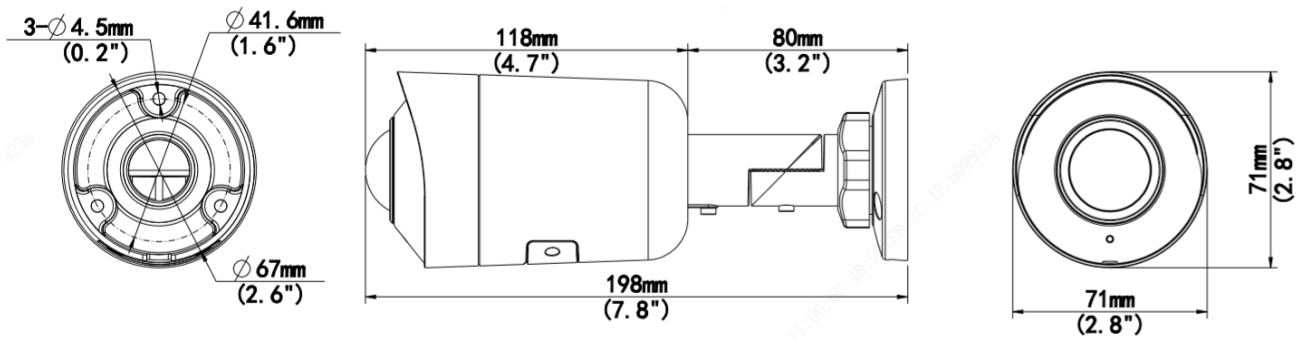

General

Power	DC 12V±25%, PoE (IEEE 802.3af)
	Power consumption: Max 7W
Power Interface	∅ 5.5mm coaxial power plug
Dimensions	198× 71 × 71mm (7.8" × 2.8" × 2.8")
Weight	0.43kg (0.94lb)
Material	Metal
Working Environment	-30°C ~ 60°C (-22°F ~ 140°F), Humidity: ≤95% RH (non-condensing)
Storage Environment	-30°C ~ 60°C (-22°F ~ 140°F), Humidity: ≤95% RH (non-condensing)
Surge Protection	4KV
Reset Button	Support
Web Client Language	20 Languages Traditional Chinese, English, Simplified Chinese, Polish, German, Russian, French, Korean, Dutch, Czech, Portuguese (Europe), Portuguese (Brazil), Japanese, Thai, Turkish, Spanish (Latin America), Spanish (Europe), Hungarian, Italian, Vietnamese

Dimensions

Accessories

TR-JB05-B-IN

Junction Box

TR-UP06-C-IN

Pole Mount

TR-A01-IN

Waterproof Joint

TR-UC08-C

Corner mount